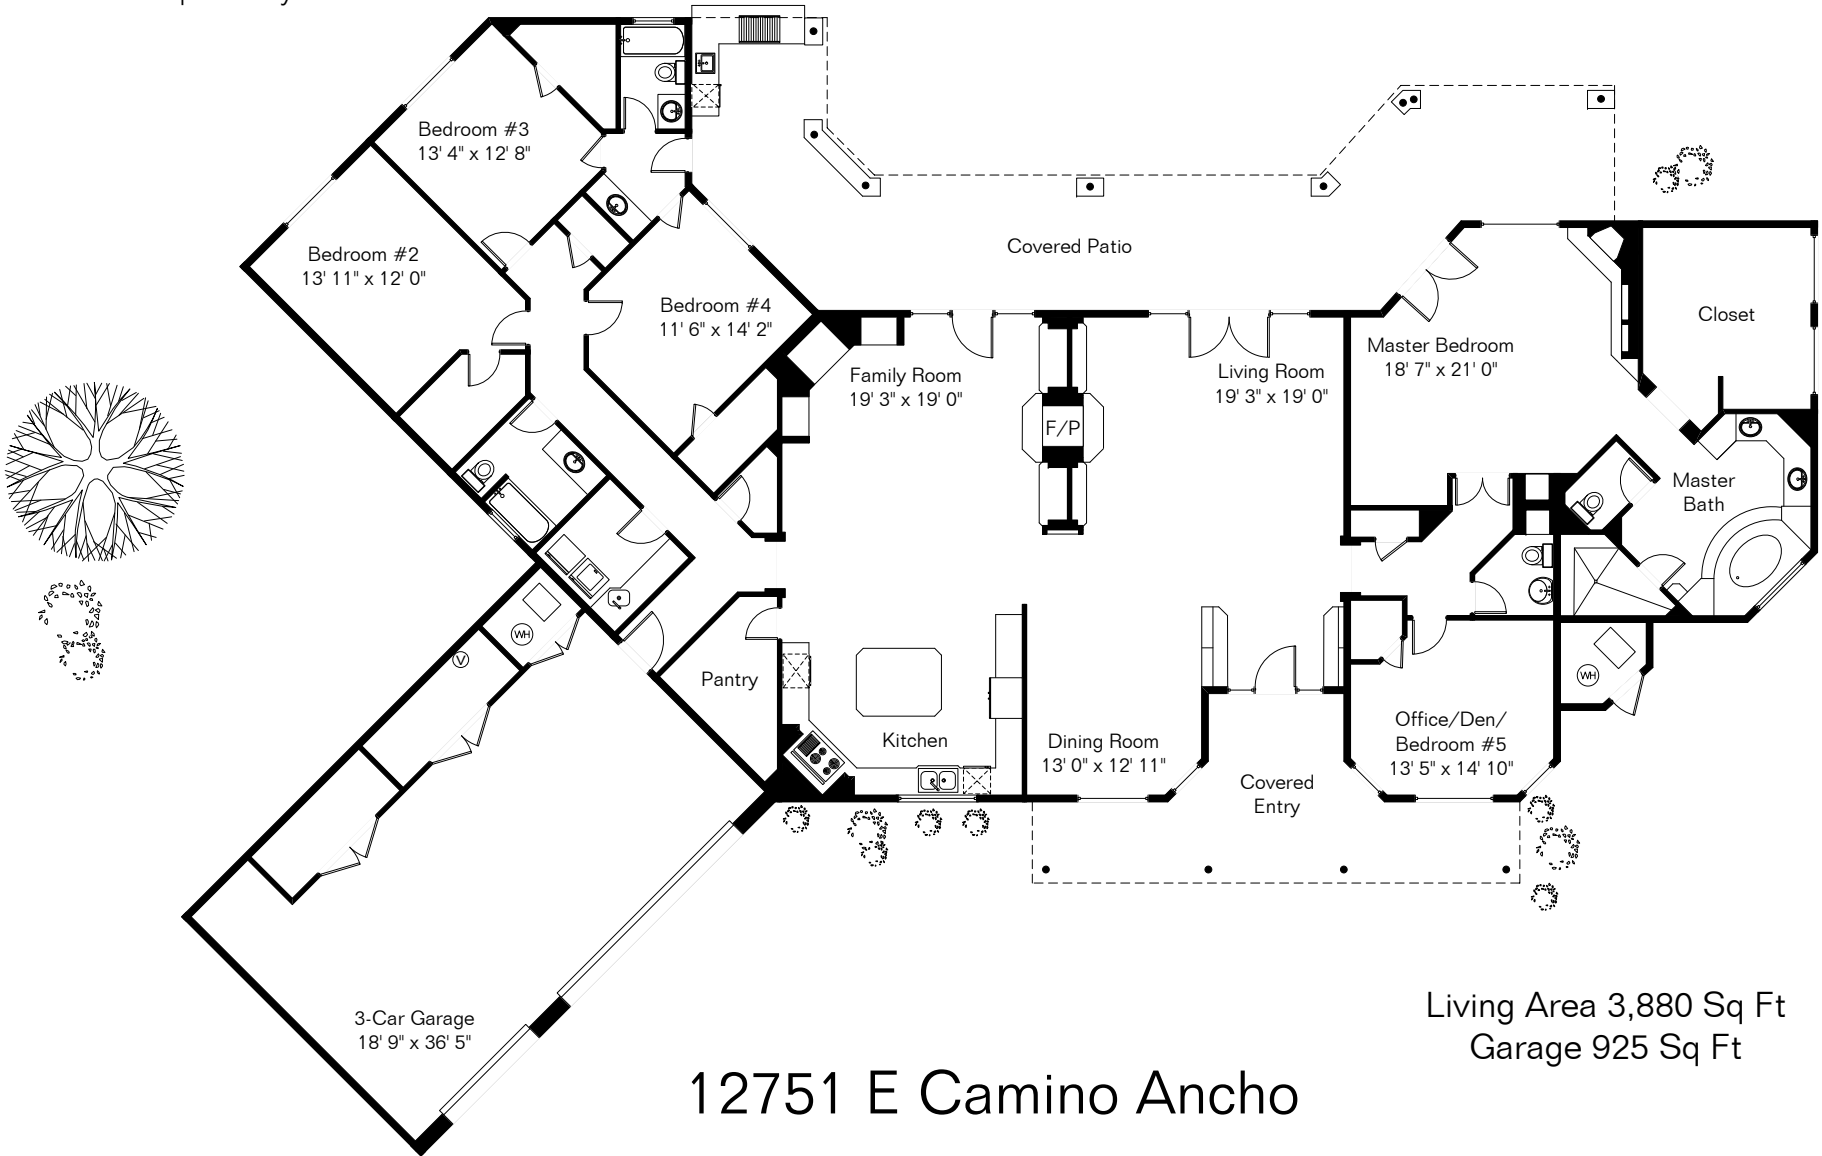

The square footages and room size information are deemed to be reliable but are not guaranteed and should be independently verified.

Pool Area

Living Area 3,880 Sq Ft
Garage 925 Sq Ft

12751 E Camino Ancho

Site Visit March 2018

Copyright 2018 Floor Plans First! LLC
All Rights Reserved.

www.FloorPlansFirst.com

Toll Free (877) 887-1500
Voice (520) 881-1500
Fax (520) 791-7701